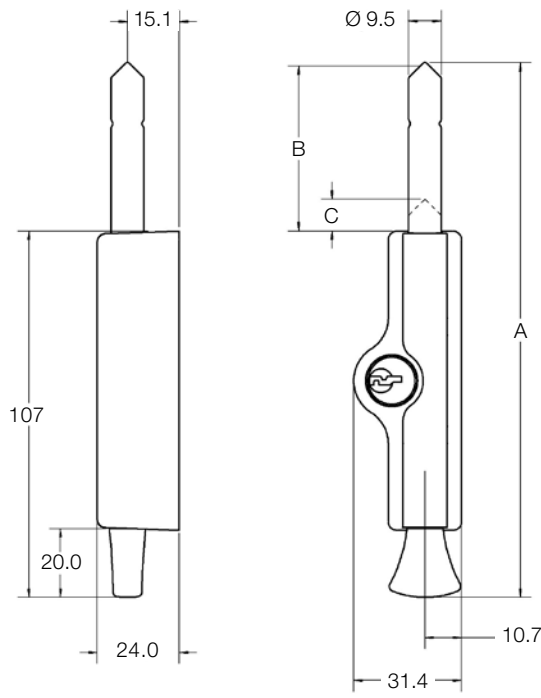

Patiobolt for doors

The world's favourite lock

Yale[®]

The Patiobolt is a secure deadlocking bolt for use with timber, aluminium and uPVC hinged, sliding or bi-fold doors.

Features

- 9.5mm heavy gauge bolt providing good security
- Deadlocking bolt for top security
- Reversible bolt allows cylinder to be located on the left or the right of the lock body to suit the application
- Bolt can be engaged with or without locking cylinder
- Bolt remains in the body when disengaged
- Concealed fixing for security and style
- Easy to install
- Supplied with two ferrules to enable safe venting with the Patiobolt remaining in a bolted position

Options

- The base model can be enhanced to suit a variety of specialised applications by use of one of the bolt options available :
 - The standard bolt length is 155.5mm
 - The standard bolt thrown length is 50mm and the unthrown length is 9.5mm
- Available in range of colours to complement any door design and finish

Patiobolt for doors

The world's favourite lock

	A - Bolt length	B - Bolt thrown length	C - Bolt unthrown length
Standard bolt	155.5mm	50mm	9.5mm

RES-FLY-030 - YALE - 021BNZ

ASSA ABLOY New Zealand Ltd.
6 Armstrong Road, Albany, Auckland 0632
info.nz@assaabloy.com
www.yalelock.co.nz