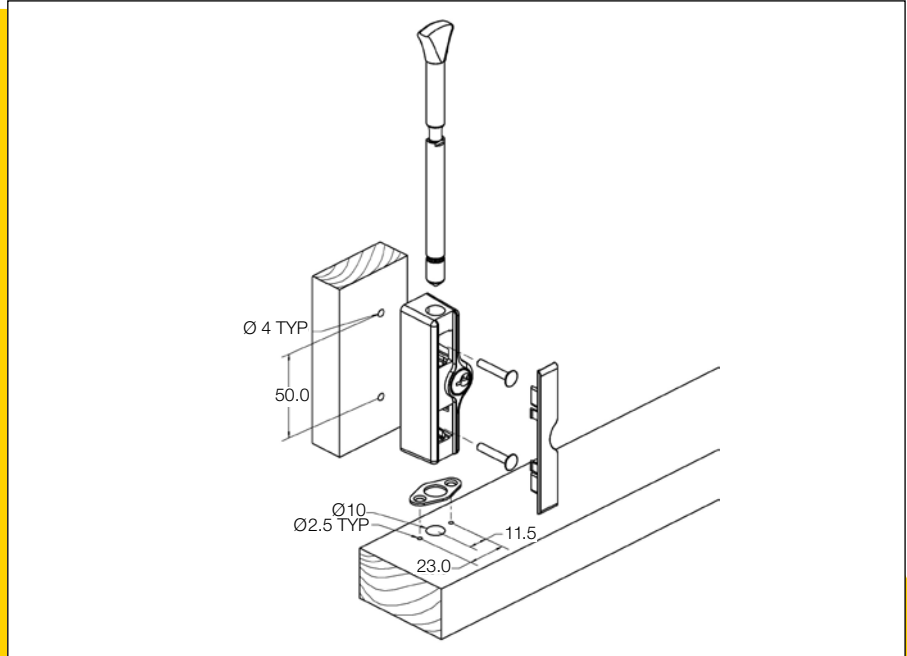

Patiobolt for doors

The world's favourite lock

Yale[®]

The Patiobolt is a secure deadlocking bolt for use with timber, aluminium and uPVC hinged, sliding or bi-fold doors.

Features

- 9.5mm heavy gauge bolt providing good security
- Deadlocking bolt for top security
- Reversible bolt allows cylinder to be located on the left or the right of the lock body to suit the application
- Bolt can be engaged with or without locking cylinder
- Bolt remains in the body when disengaged
- Concealed fixing for security and style
- Easy to install
- Supplied with two ferrules to enable safe venting with the Patiobolt remaining in a bolted position

Options

- The base model can be enhanced to suit a variety of specialised applications by use of one of the bolt options available :
 - The standard bolt length is 155.5mm
 - The standard bolt thrown length is 50mm and the unthrown length is 9.5mm
- Available in range of colours to complement any door design and finish

Patiobolt for doors

The world's favourite lock

	A - Bolt length	B - Bolt thrown length	C - Bolt unthrown length
Standard bolt	155.5mm	50mm	9.5mm

RES-FLY-030 - YALE - 021BNZ

ASSA ABLOY New Zealand Ltd.
6 Armstrong Road, Albany, Auckland 0632
info.nz@assaabloy.com
www.yalelock.co.nz