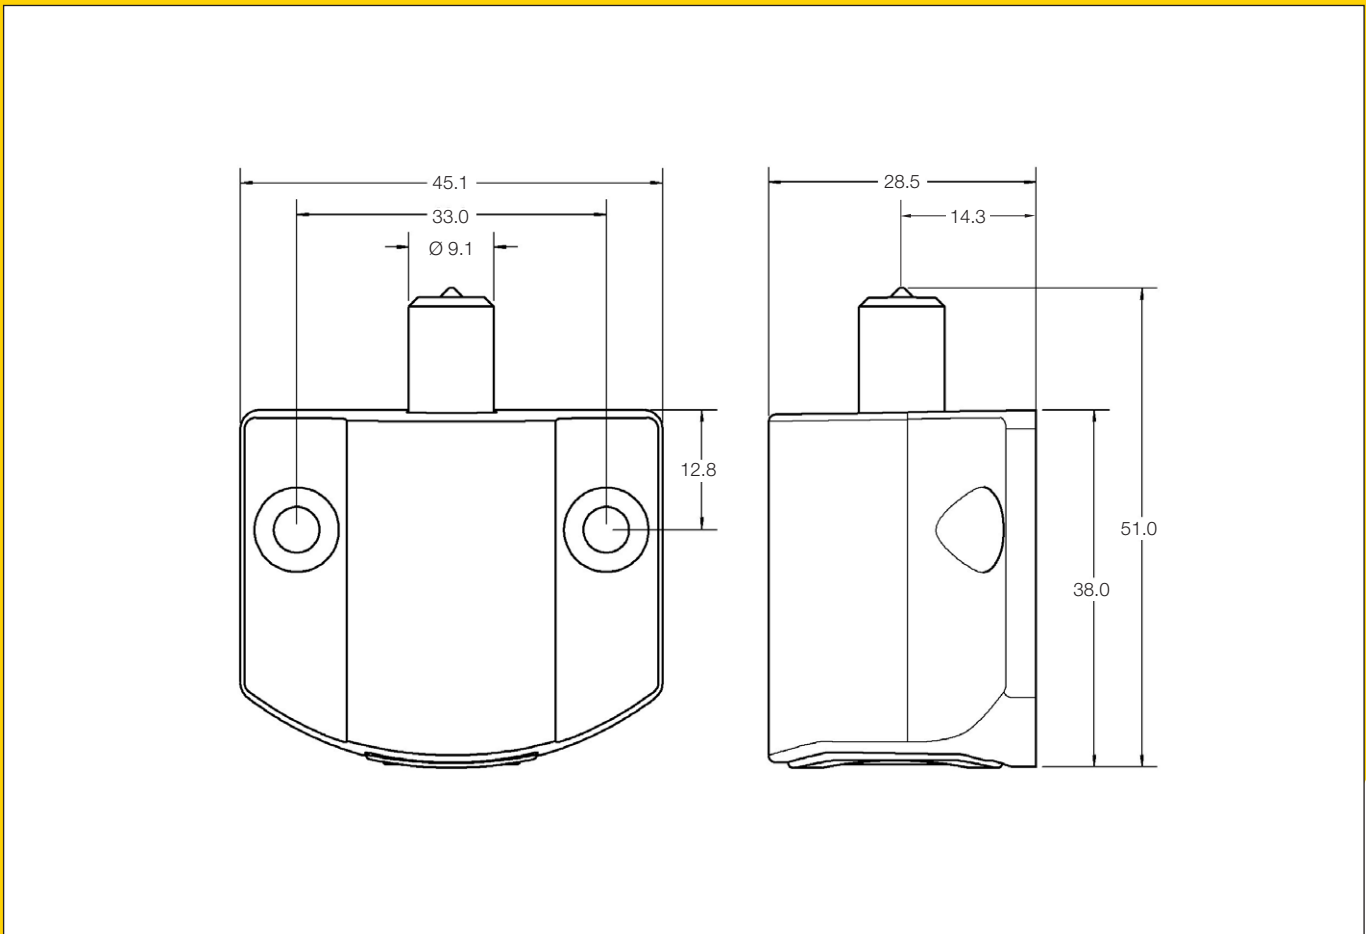

Presslock for windows

The world's favourite lock

RES-FLY-029 - YALE - 1012NZ

ASSA ABLOY New Zealand Ltd.
6 Armstrong Road, Albany, Auckland 0632
info.nz@assaabloy.com
www.yalelock.co.nz

ASSA ABLOY Australia Pty Ltd.
235 Huntingdale Road, Oakleigh, Victoria 3166
info.au@assaabloy.com
www.assaabloy.com.au